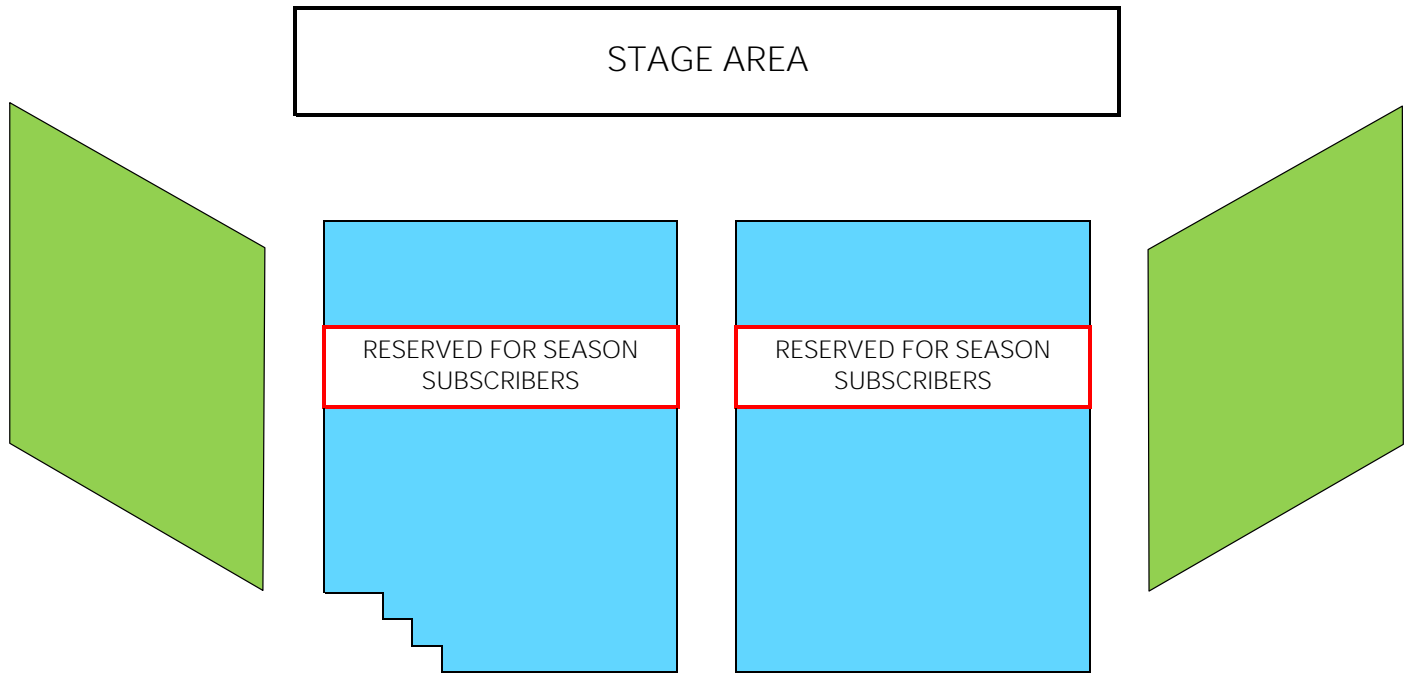

ROSEVILLE LUTHERAN CHURCH

MAIN FLOOR

BALCONY