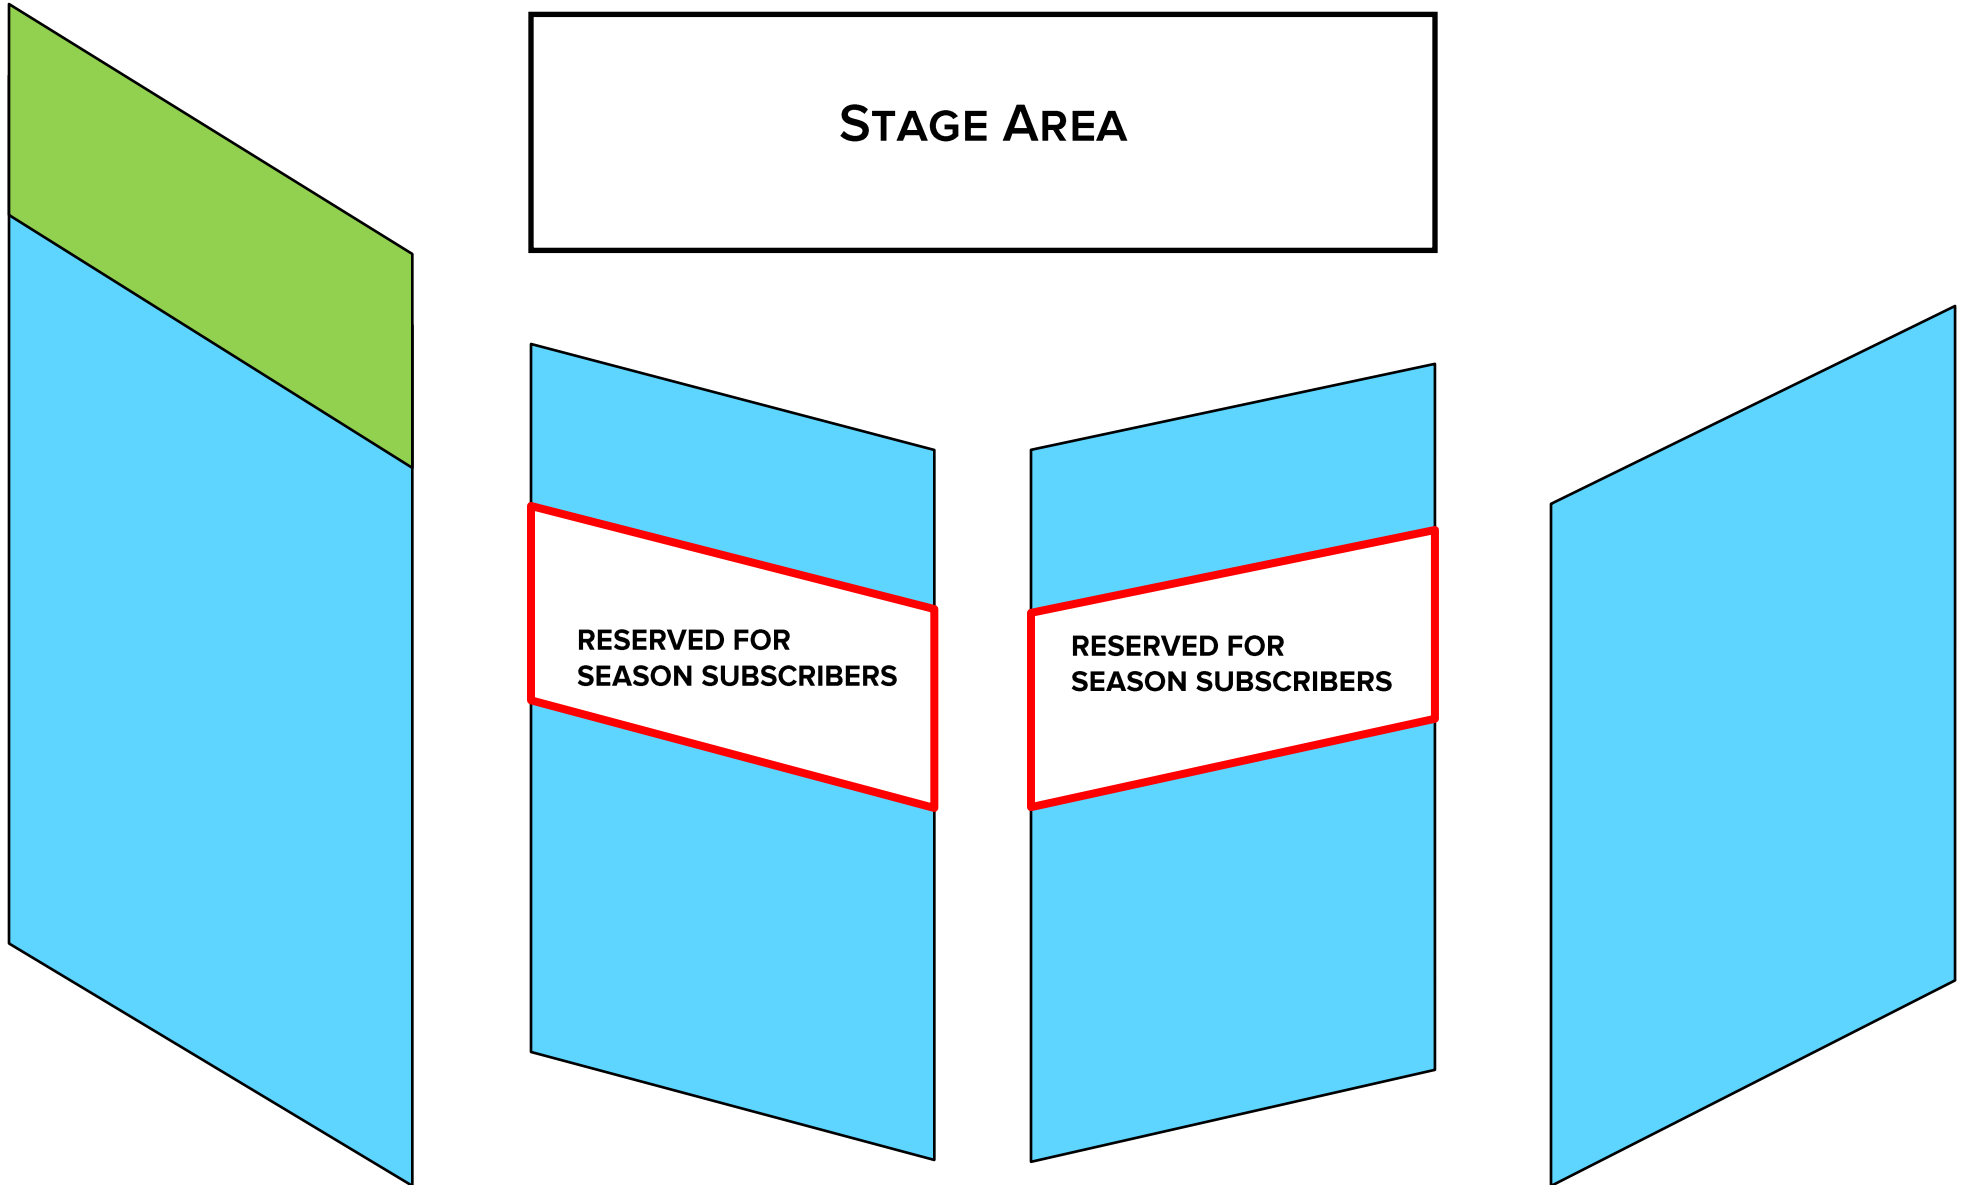

ST. BARTHOLOMEW CATHOLIC FAITH COMMUNITY
Friday, December 11, 2015

 General Admission
Section A

 General Admission
Section B