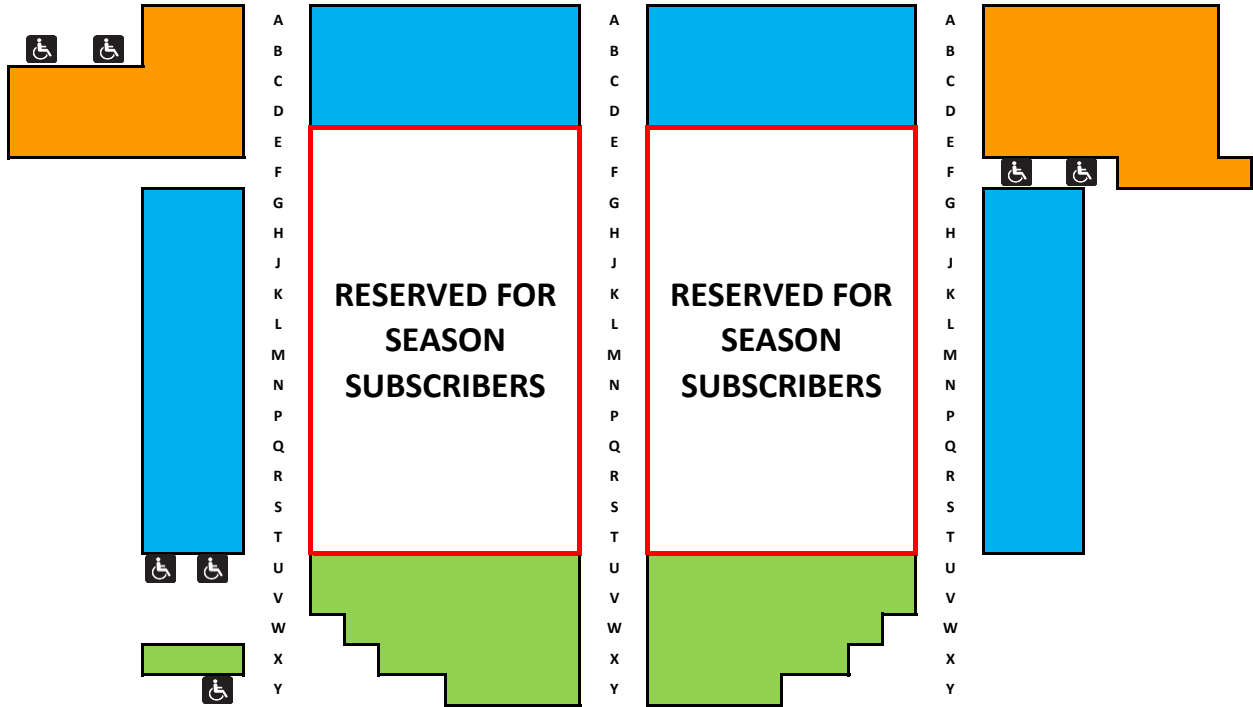

PLYMOUTH CONGREGATIONAL CHURCH

STAGE AREA

UPSTAIRS BALCONY

- Season Subscriber Reserved Seats
- General Admission Section A
- General Admission Section B
- General Admission Section C