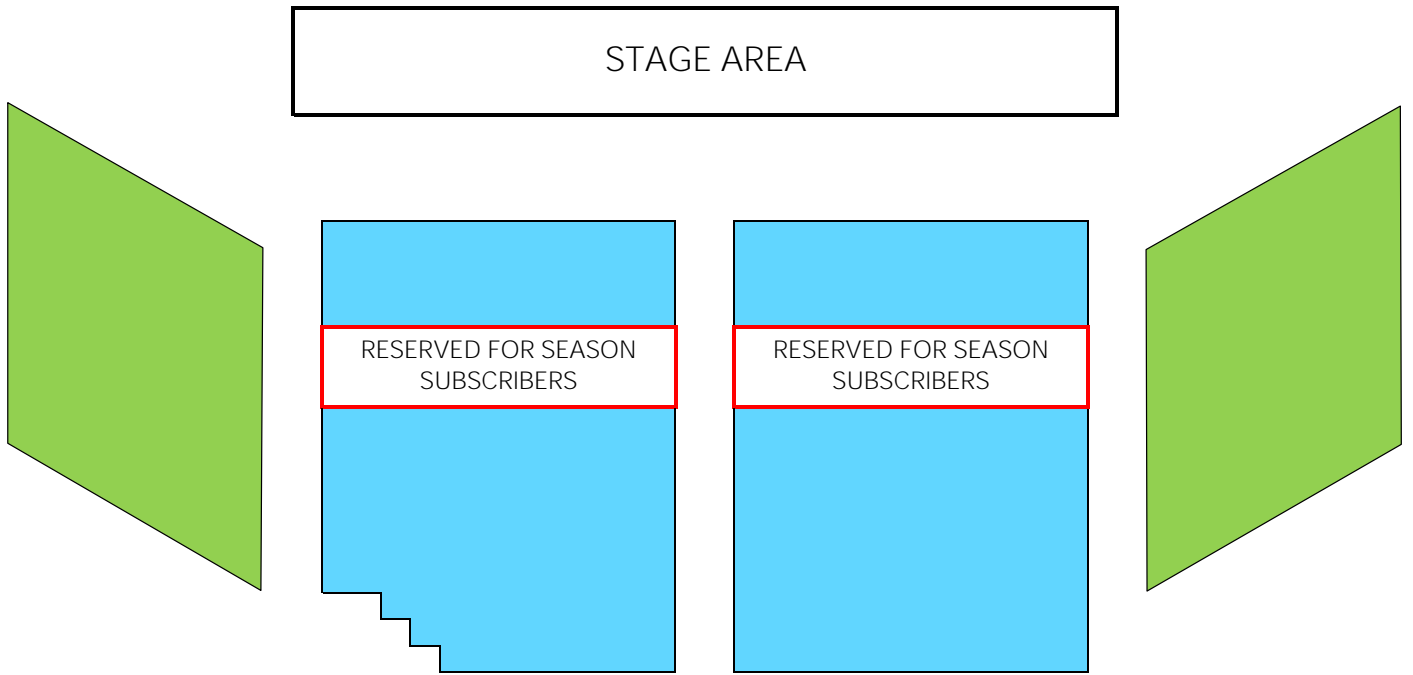

ROSEVILLE LUTHERAN CHURCH

MAIN FLOOR

BALCONY