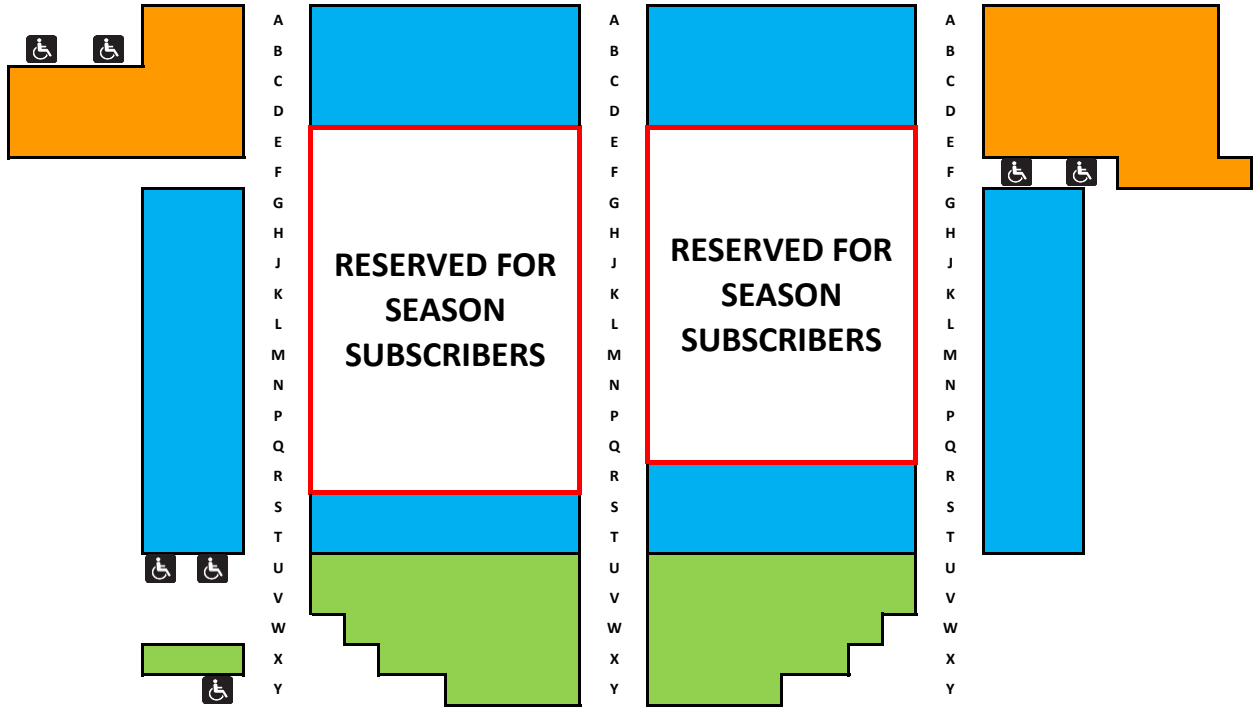

PLYMOUTH CONGREGATIONAL CHURCH

STAGE AREA

UPSTAIRS BALCONY

- Season Subscriber Reserved Seats
- General Admission Section A
- General Admission Section B
- General Admission Section C