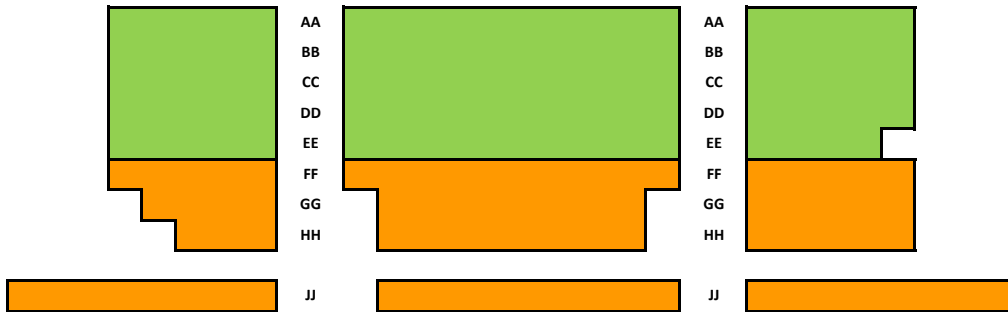

PLYMOUTH CONGREGATIONAL CHURCH

STAGE AREA

UPSTAIRS BALCONY

- Season Subscriber Reserved Seats
- General Admission Section A
- General Admission Section B
- General Admission Section C