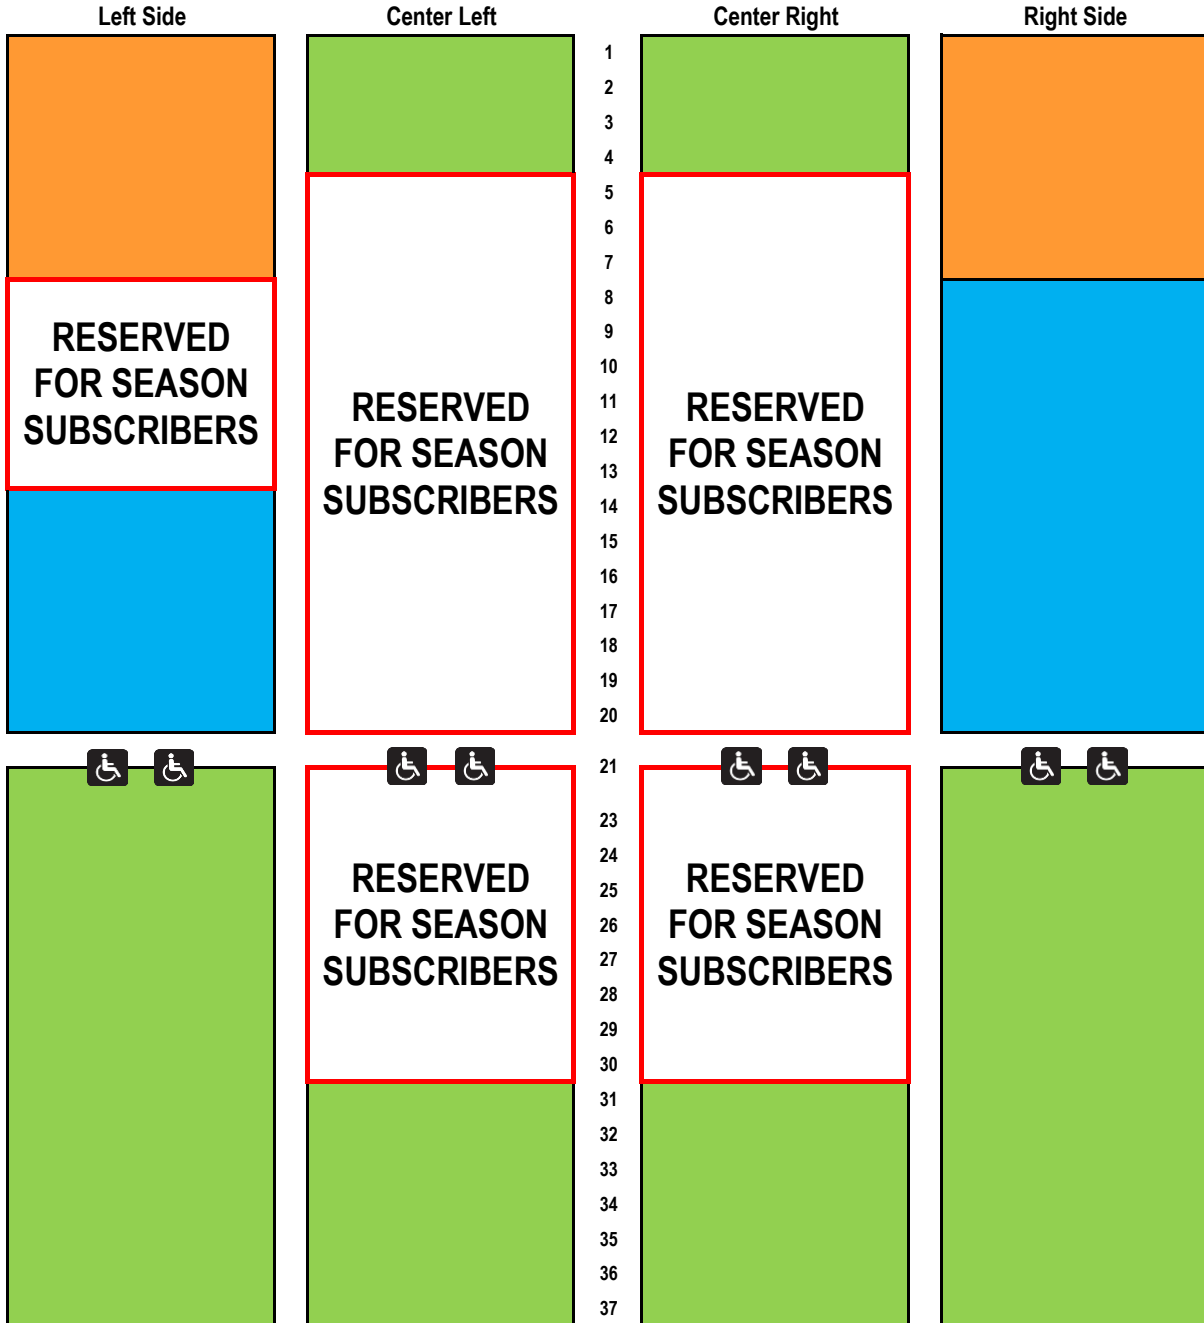

Basilica of Saint Mary

STAGE

 Season Subscriber Reserved Seats

 General Admission Section A

 General Admission Section B

 General Admission Section C