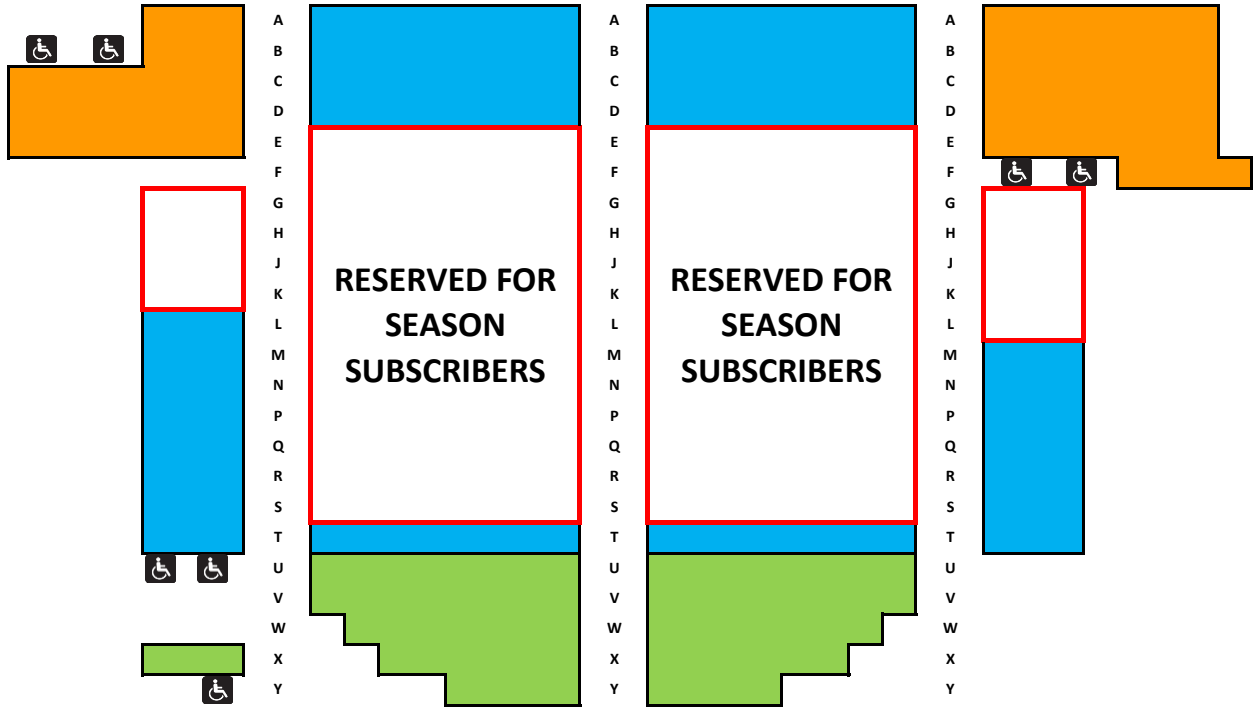

PLYMOUTH CONGREGATIONAL CHURCH

UPSTAIRS BALCONY

-  Season Subscriber Reserved Seats
-  General Admission Section A
-  General Admission Section B
-  General Admission Section C