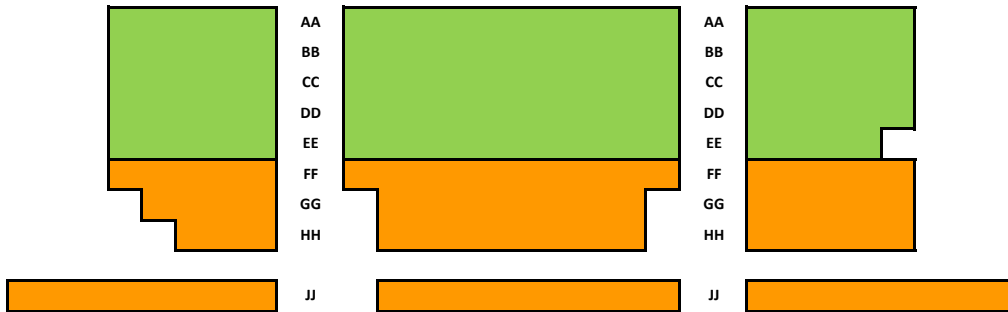

PLYMOUTH CONGREGATIONAL CHURCH

UPSTAIRS BALCONY

-  Season Subscriber Reserved Seats
-  General Admission Section A
-  General Admission Section B
-  General Admission Section C