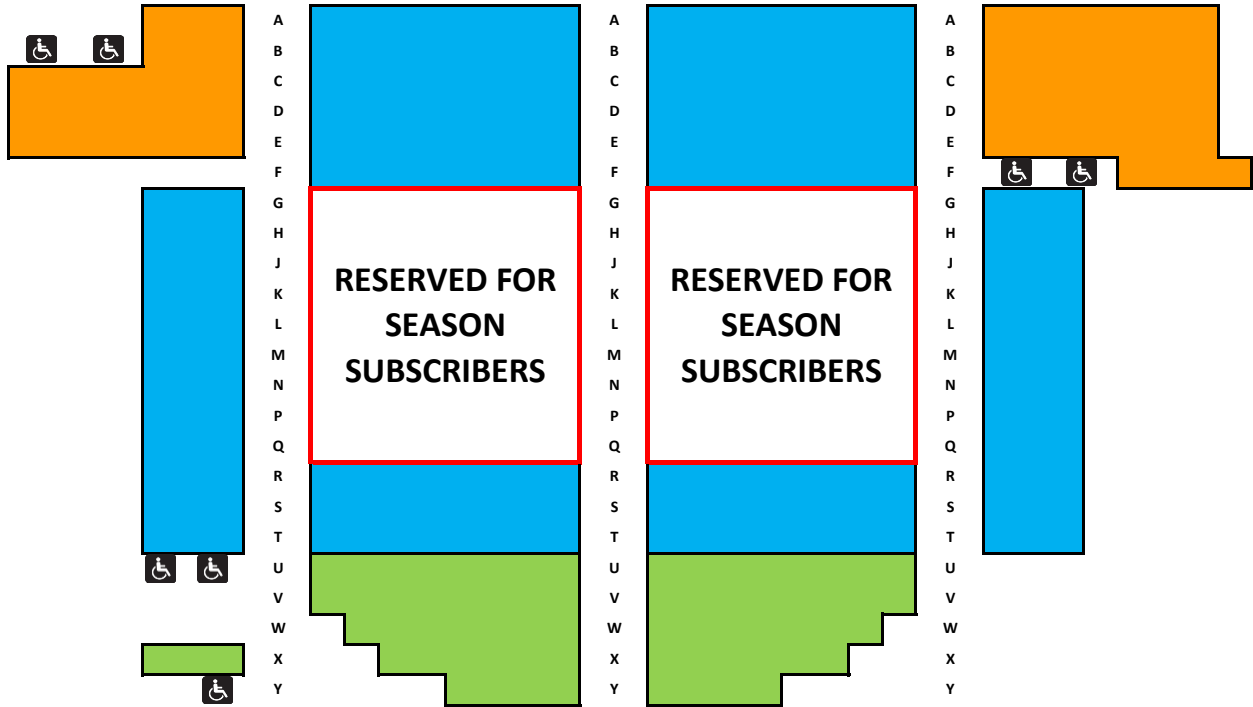

PLYMOUTH CONGREGATIONAL CHURCH

STAGE AREA

UPSTAIRS BALCONY

- Season Subscriber Reserved Seats
- General Admission Section A
- General Admission Section B
- General Admission Section C