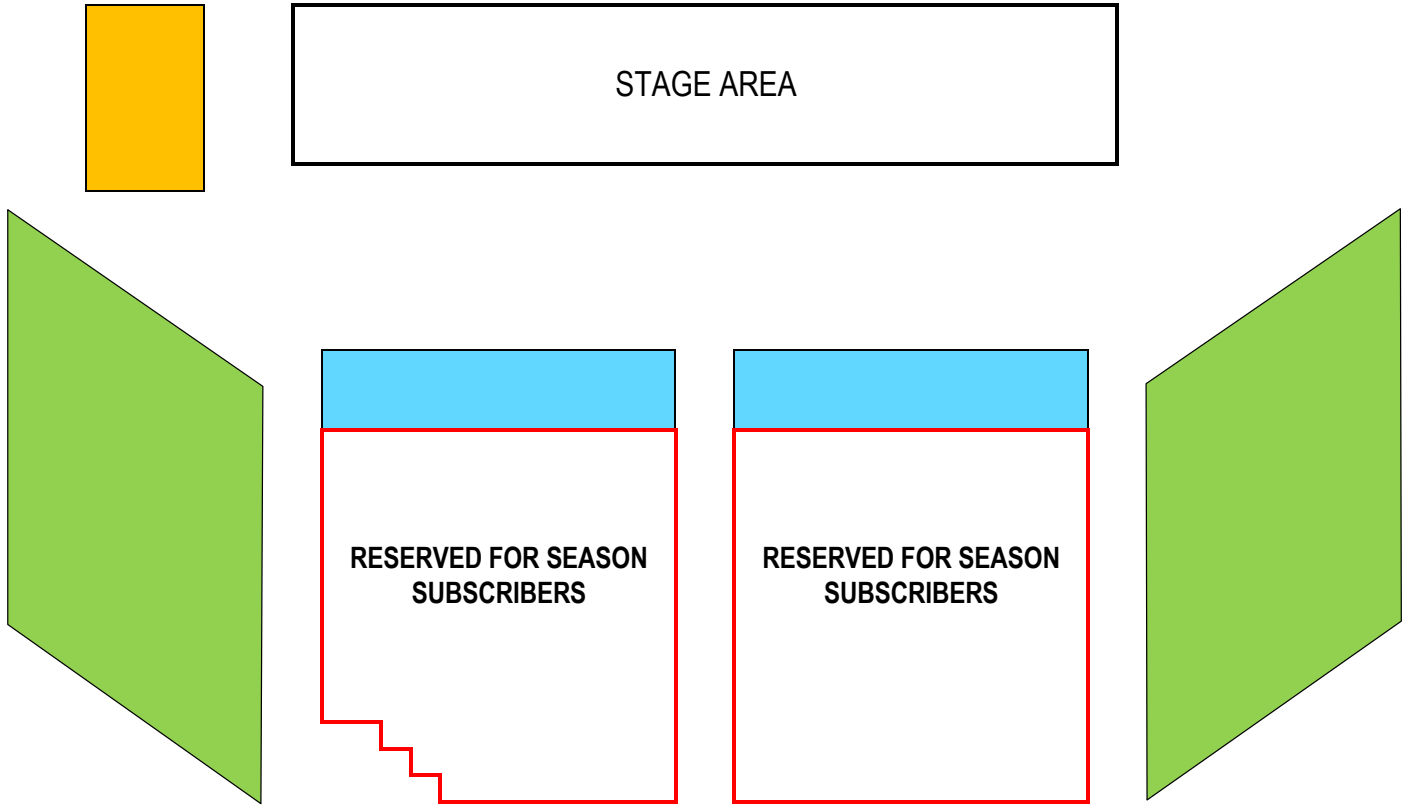

# ROSEVILLE LUTHERAN CHURCH

## MAIN FLOOR

## BALCONY