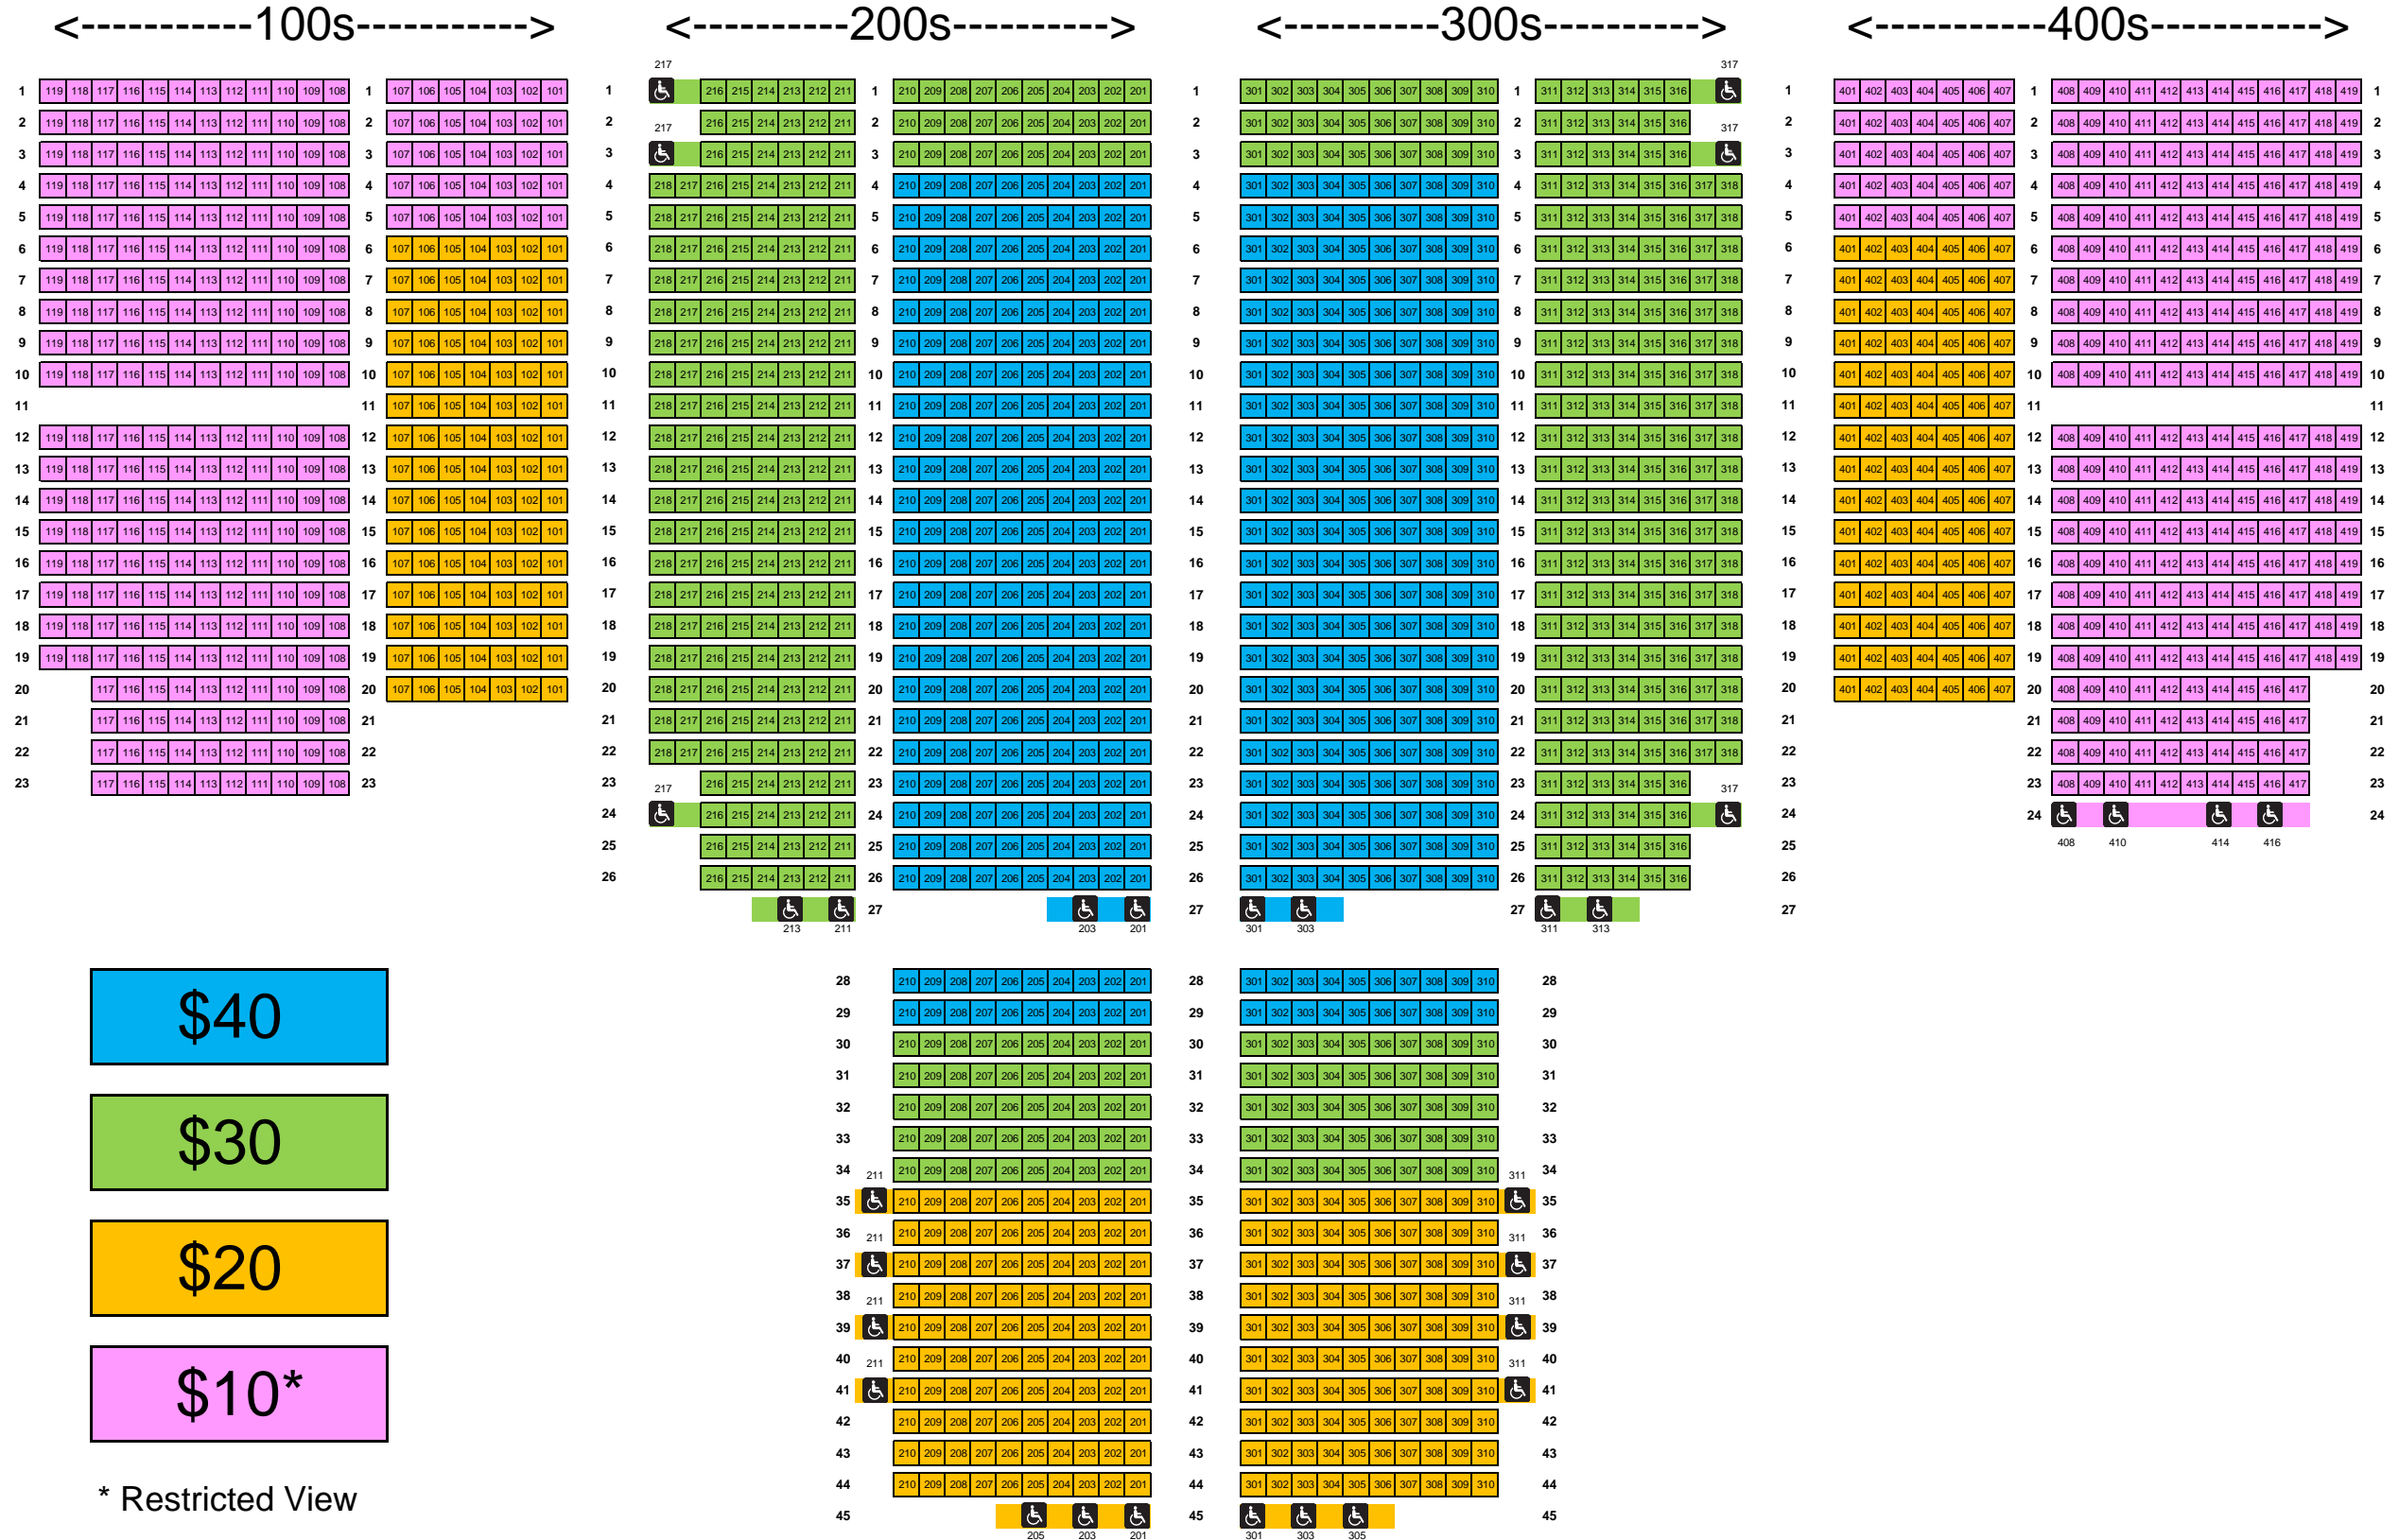

Cathedral of Saint Paul

STAGE AREA

\$40

\$30

\$20

\$10*

* Restricted View