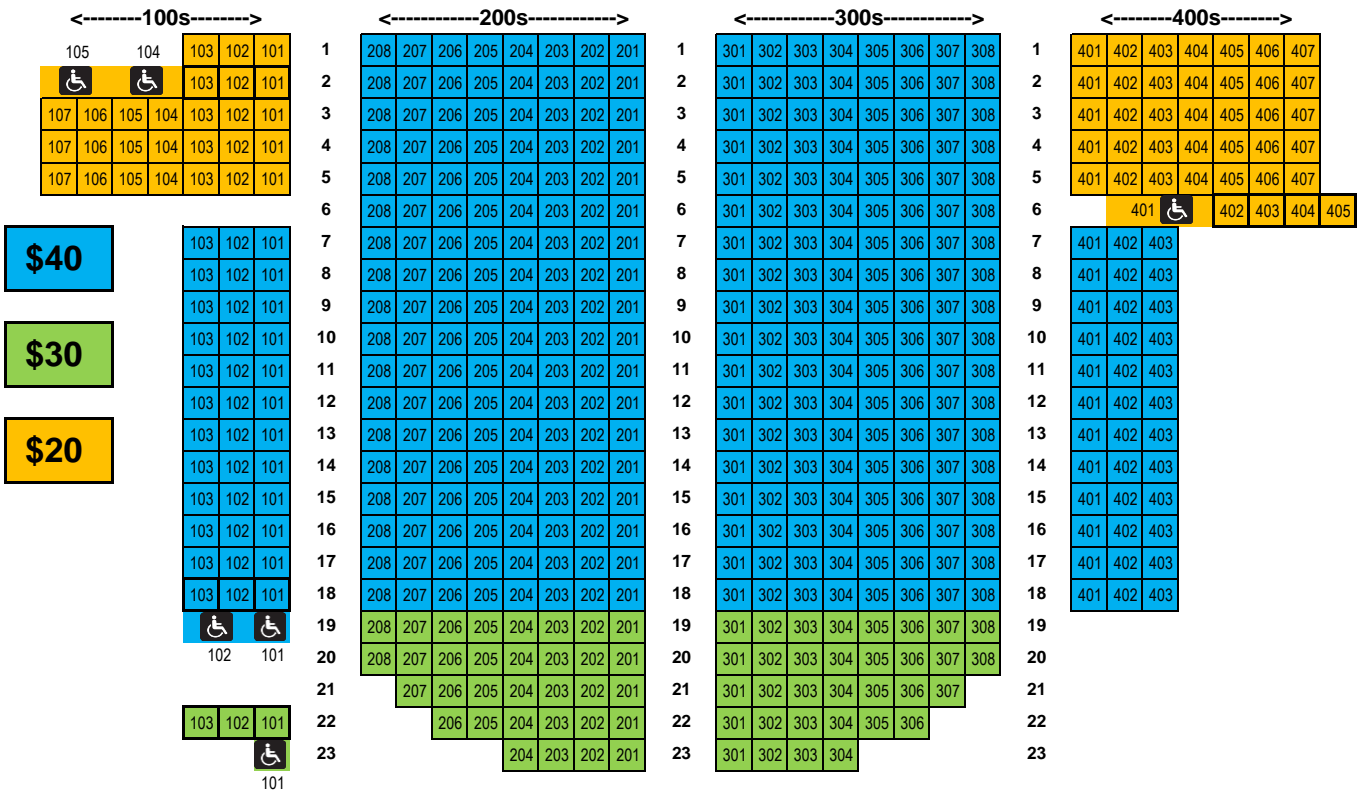

Welcome Christmas  
December 8 and 9, 2018

PLYMOUTH CONGREGATIONAL CHURCH

MAIN FLOOR

Overflow Seating Left

1	1
2	2
3	3
4	4
5	5
6	6

Overflow Seating Right

1	1
2	2
3	3
4	4
5	5
6	6

Row 3 is removable chairs

BALCONY