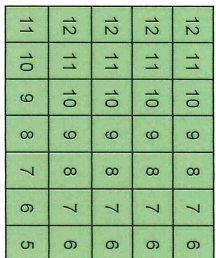

ROSEVILLE LUTHERAN CHURCH

STAGE AREA

MAIN FLOOR

BALCONY

STAGE AREA

1 2 3 4 5

1 2 3 4 5

1 2 3 4 5

BALCONY LEFT

LEGEND

- FIXED PEW SEAT
- MOVEABLE CHAIR SEAT
- ACCESSIBLE SEAT

\$30

\$20

BALCONY REAR

BALCONY ACCESSIBLE