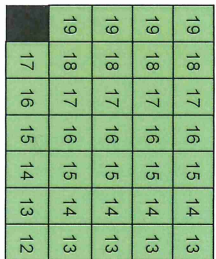

ROSEVILLE LUTHERAN CHURCH

STAGE AREA

MAIN FLOOR

BALCONY

STAGE AREA

1 2 3 4 5

1 2 3 4 5

1 2 3 4 5

BALCONY LEFT

LEGEND

- FIXED PEW SEAT
- MOVEABLE CHAIR SEAT
- ACCESSIBLE SEAT

\$30

\$20

BALCONY REAR

BALCONY ACCESSIBLE