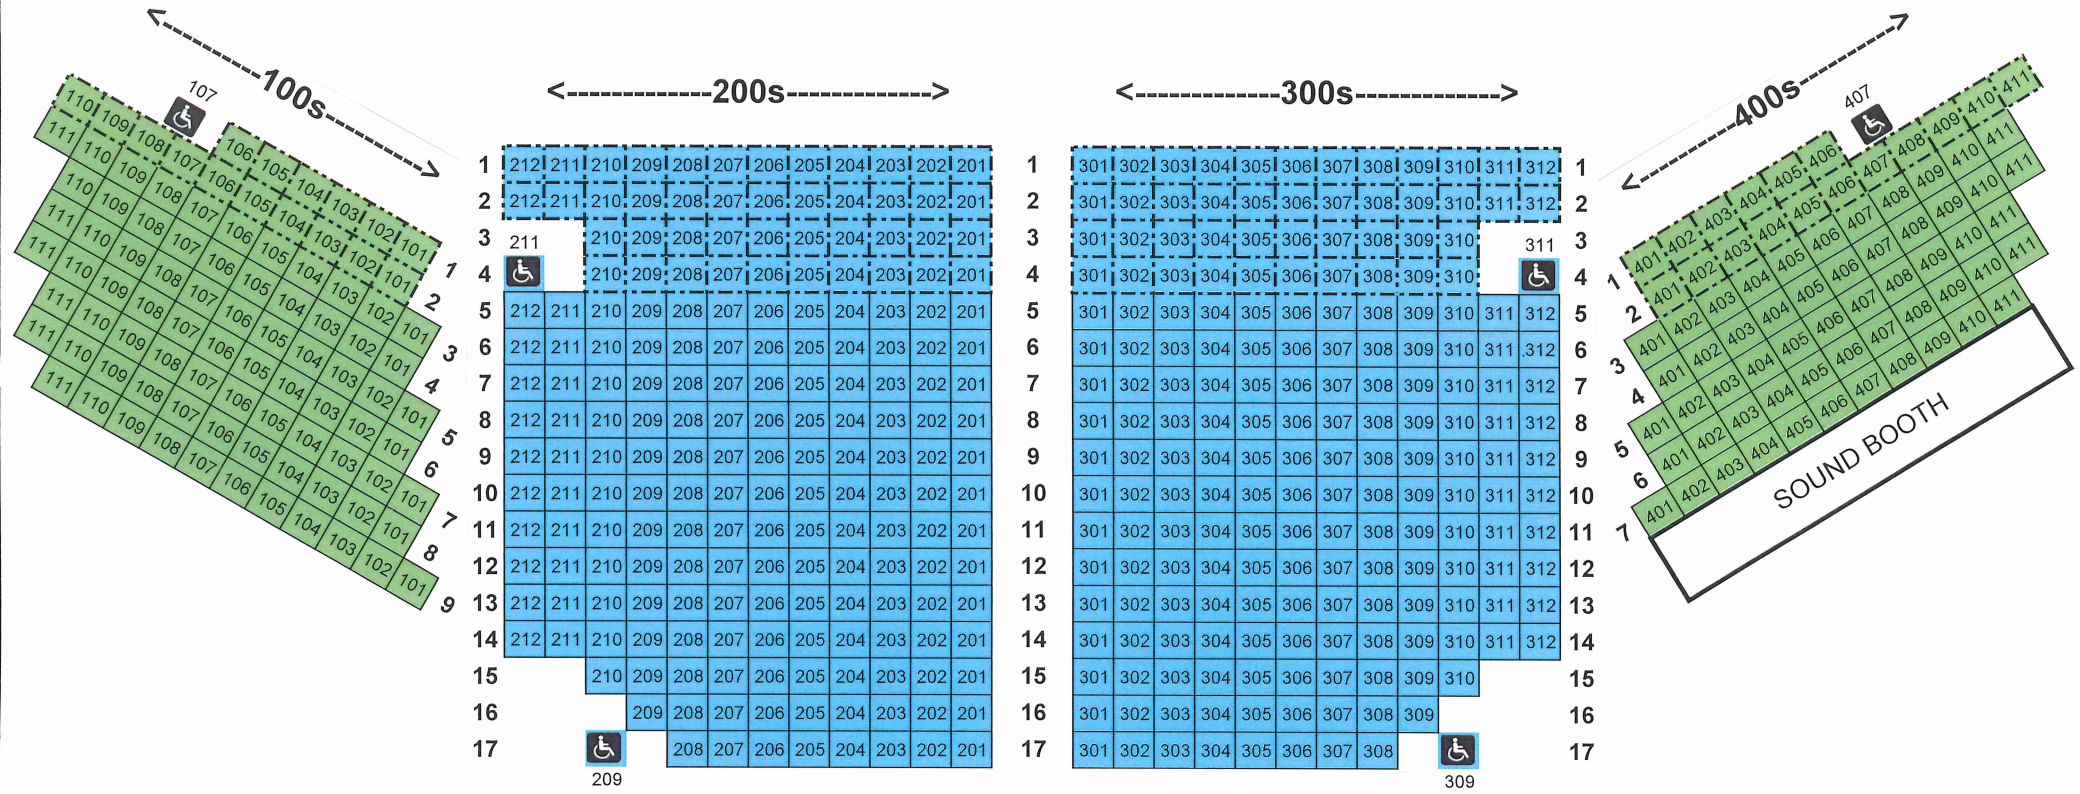

ROSEVILLE LUTHERAN CHURCH

STAGE AREA

MAIN FLOOR

BALCONY

STAGE AREA

1 2 3 4 5

1 2 3 4 5

1 2 3 4 5

BALCONY LEFT

LEGEND

- FIXED PEW SEAT
- MOVEABLE CHAIR SEAT
- ACCESSIBLE SEAT

\$30

\$20

BALCONY REAR

BALCONY ACCESSIBLE