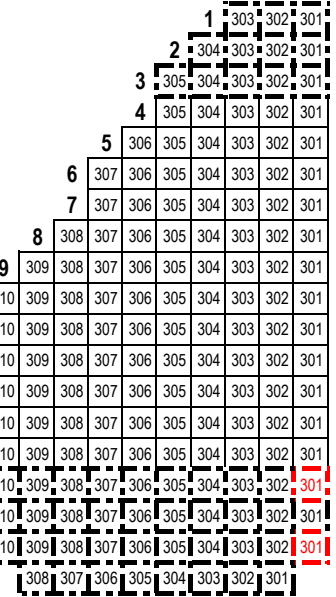

Welcome Christmas
Saturday, December 1, 2018

SHEPHERD OF THE VALLEY LUTHERAN CHURCH

200s

300s

400s

500s

600s

LEGEND