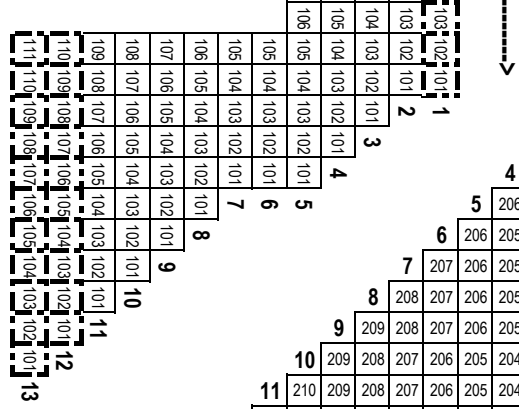

Welcome Christmas
Saturday, December 1, 2018

SHEPHERD OF THE VALLEY LUTHERAN CHURCH

200s

300s

400s

500s

600s

LEGEND

- FIXED PEW SEAT
- MOVEABLE CHAIR SEAT
- WHEELCHAIR ACCESSIBLE SEAT