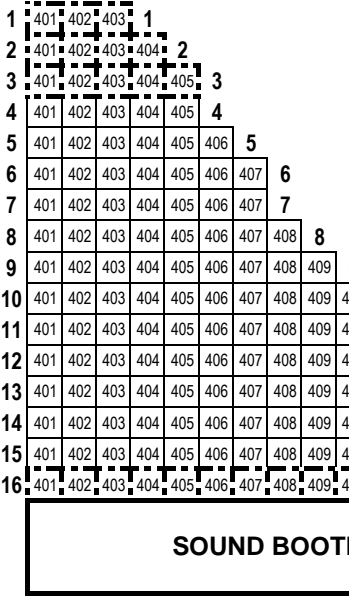

Welcome Christmas
Saturday, December 1, 2018

SHEPHERD OF THE VALLEY LUTHERAN CHURCH

200s

300s

400s

500s

600s

LEGEND

- FIXED PEW SEAT
- MOVEABLE CHAIR SEAT
- WHEELCHAIR ACCESSIBLE SEAT